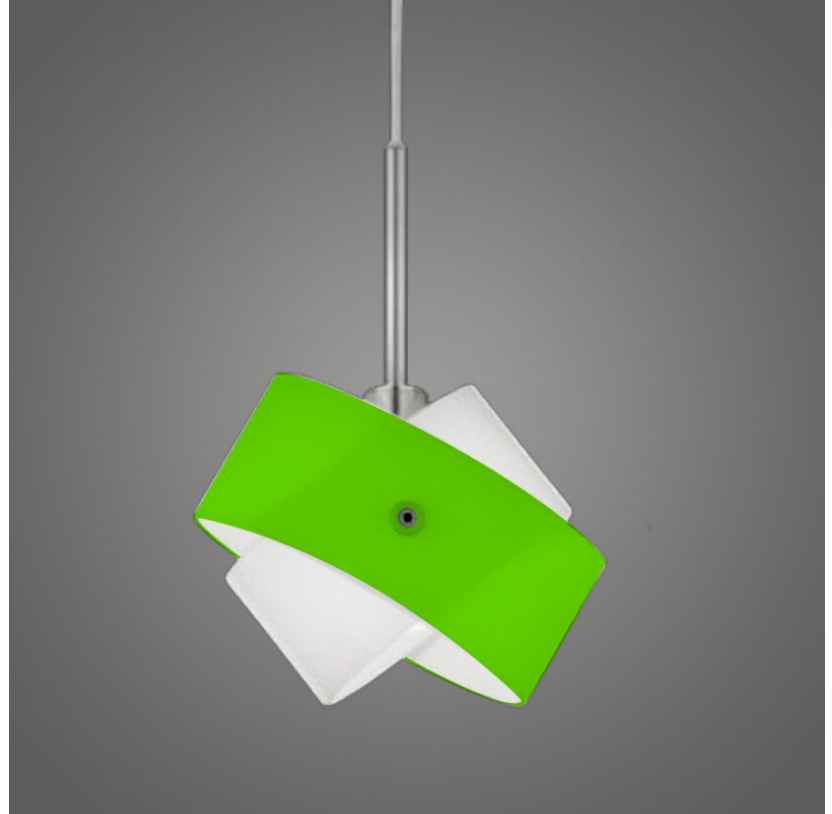

PROJECT
TYPE
NOTES
QUANTITY
DATE

TOURBILLON SUSPENSION

D81104

GENERAL

Series: Tourbillon
Brand: Panzeri
Division: Design
Mounting Type: Suspension
Mounting Location: Ceiling
Subcategory: Pendant

PHYSICAL

Shape: Abstract
Diameter (mm): 140
Diameter (in): 5 1/2
Height (mm): 120
Height (in): 4 3/4
Max. Overall Height (mm): 2120
Max. Overall Height (in): 83 1/16
Light Distribution: Omnidirectional
Weight (kg): 0.5
Weight (lbs): 1
Diffuser: White & Green Glass
Fixture Finish: NIC
Fixture Material: Metal

ELECTRICAL

Number of Lamps: 1
Lamp Type: LED Retrofit
Lamp Shape: T4
Bulb Included: Bulb Not Included
Total Output Wattage (W): 3
Max. Wattage Per Lamp (W): 3
Lamp Base: G9
Input Voltage (V): 120

LED

OPTICAL

RATINGS AND CERTIFICATIONS

Certified By: CSA Certified to UL and CSA Standards
IP rating: IP20